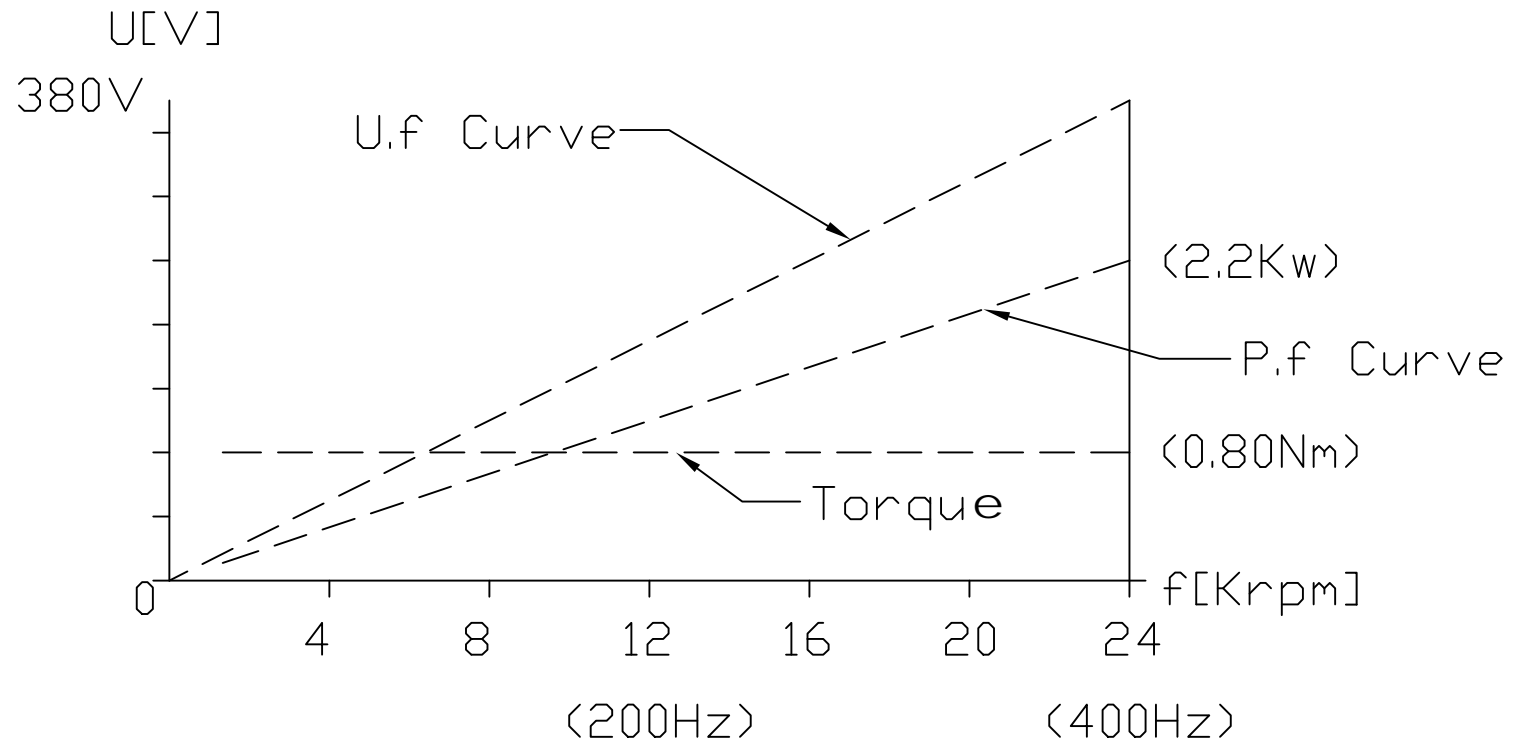

GDK80-24Z/2.2
380V 4.4A 2P

TA:20°C

Serv:S1

Water cooling